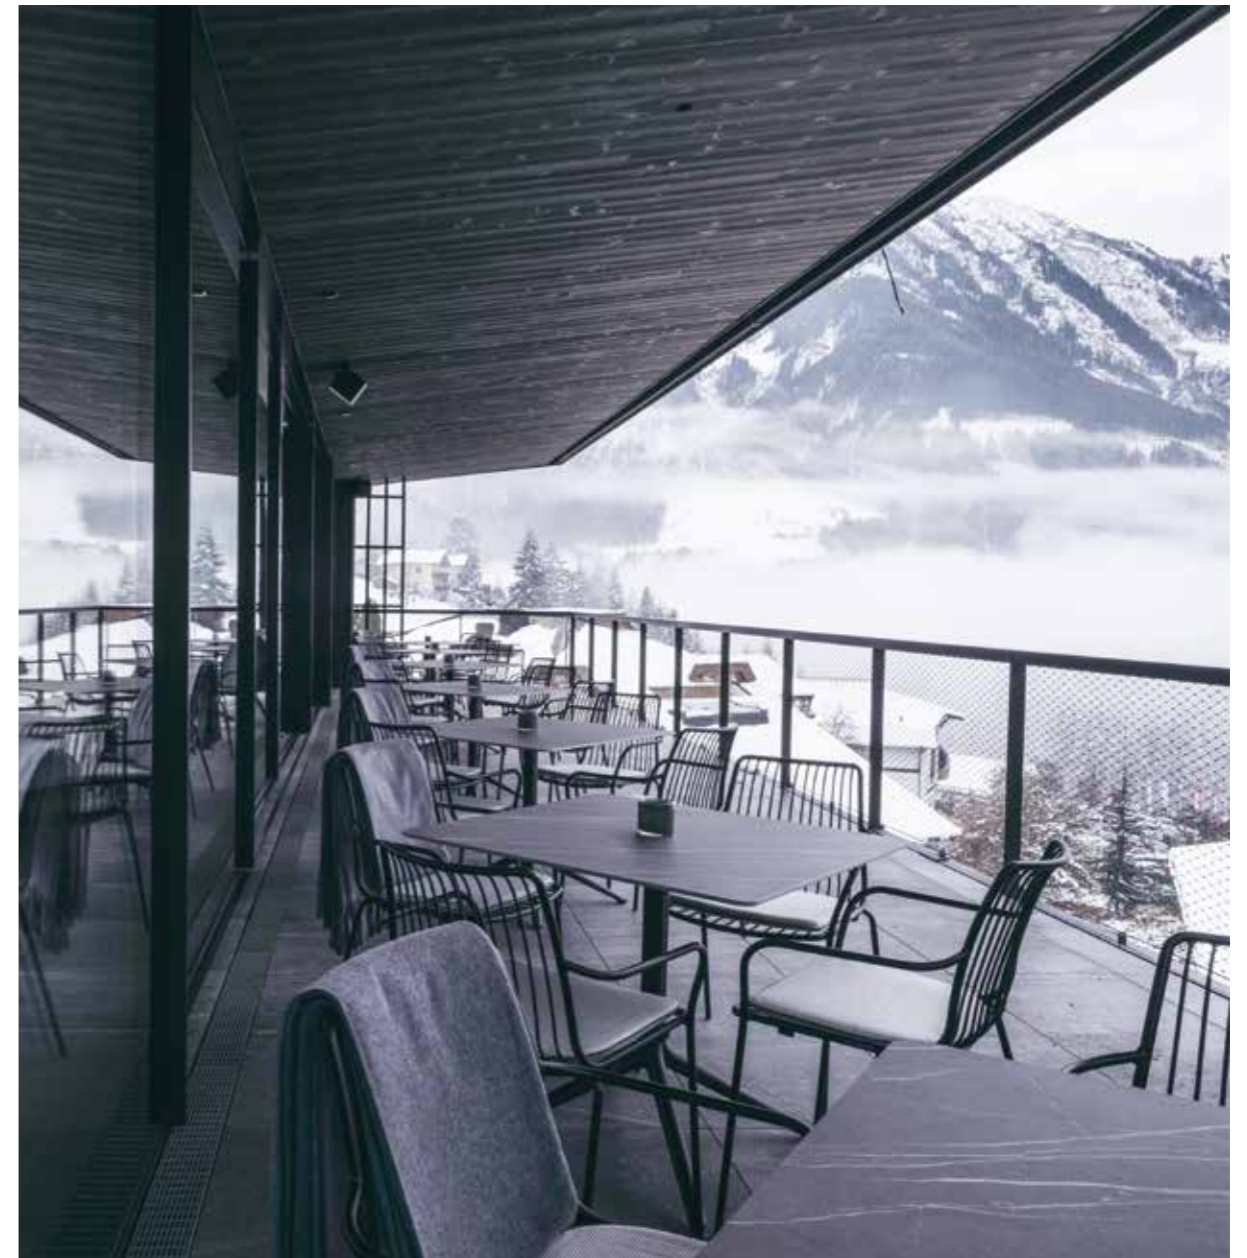

Bassa Maina Villas & Suites

Areopoli, Greece

Project: Hotel

Products: Nolita armchair and table

Haven Mountain Retreat

Sankt Johann im Pongau, Austria

Project: Hotel

Products: Nolita armchair, Elliot table