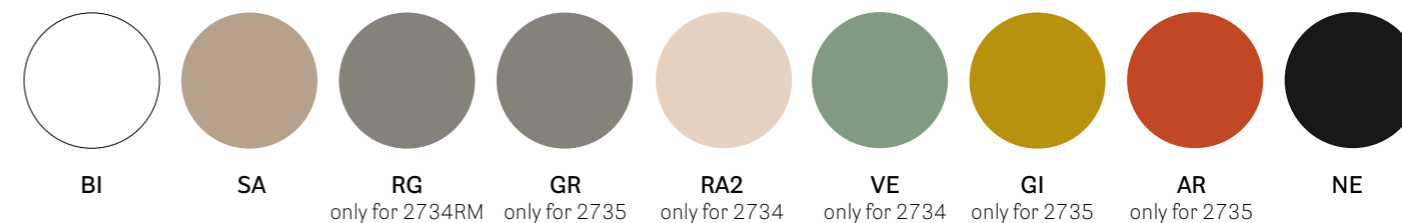

technopolymer / tecnopolimero (Babila side chair)