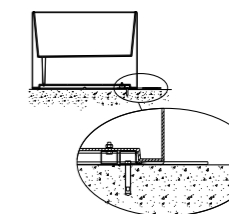

KADO_FIX
Floor fixing kit only