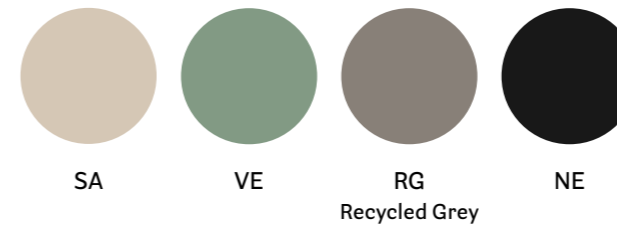

SIZES / DIMENSIONI

mm - in

621

Polypropylene armchair

621RM

Recycled polypropylene armchair

FINISHES / FINITURE

polypropylene / polipropilene