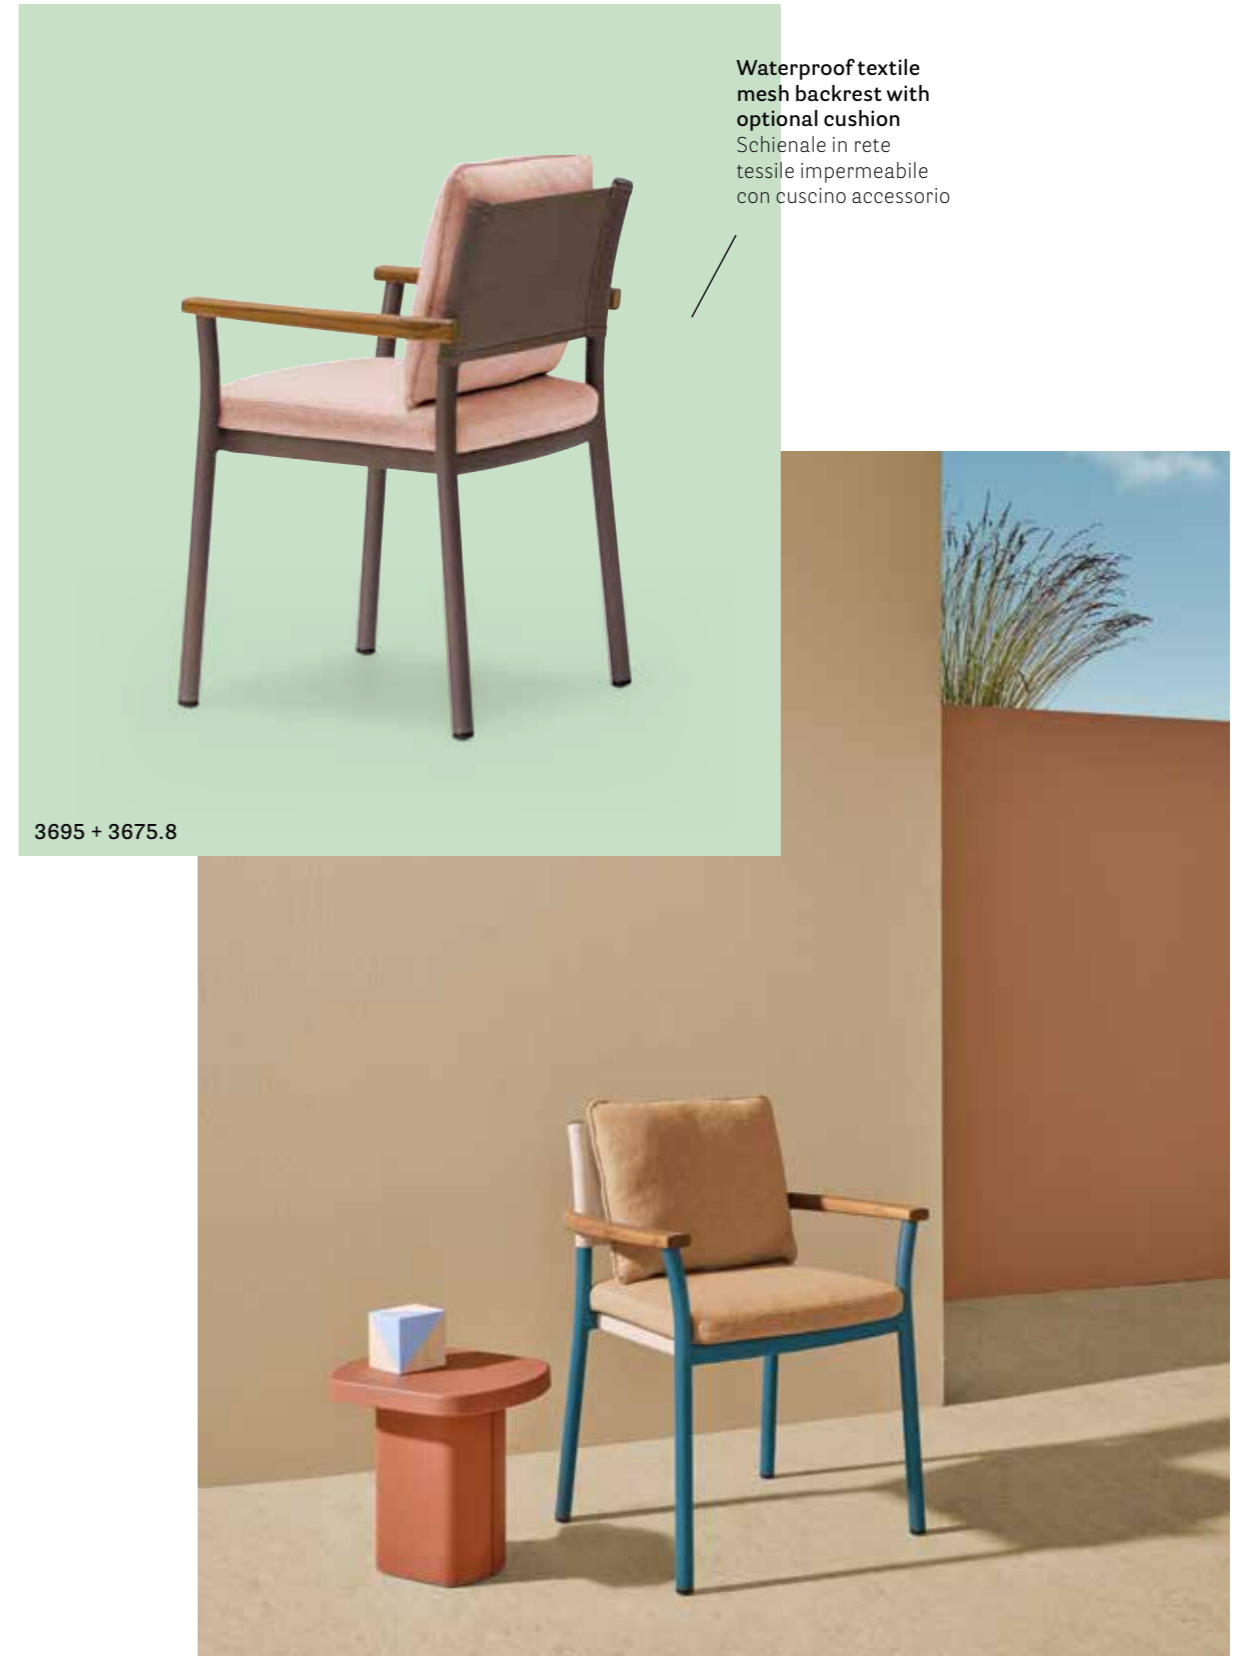

Armchair poltrona Guinea
Table tavolo Toa

Armchair poltrona **Guinea**
Coffee table tavolino **Caementum**

3694 + 3694.5

ARMCHAIR

ARMCHAIR

ARMCHAIR

FSC® C114358 certified
teak armrests, oil treated
Braccioli in teak certificato
FSC® C114358 trattato all'olio