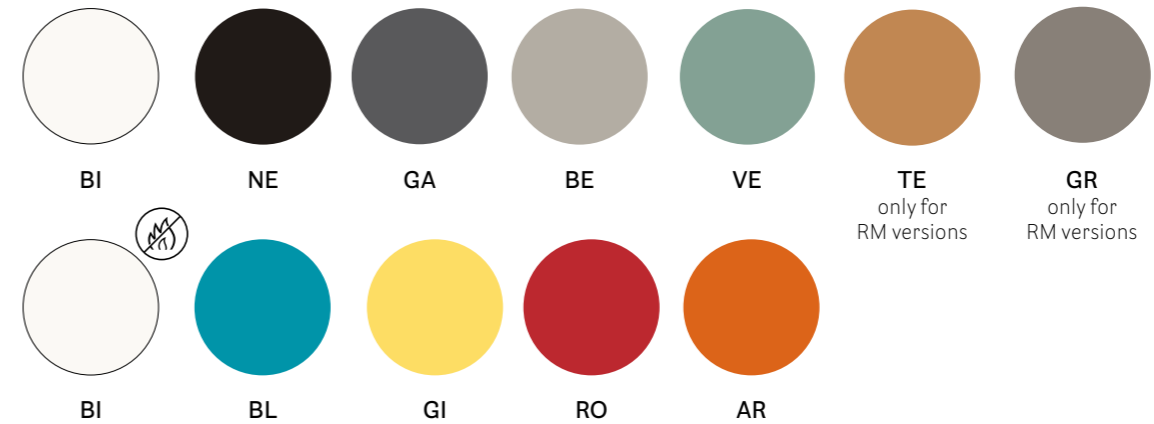

677
Polypropylene barstool

677RM
Recycled polypropylene barstool

678
Polypropylene barstool

678RM
Recycled polypropylene barstool

FINISHES / FINITURE

polypropylene / polipropilene

CERTIFICATES / CERTIFICAZIONI