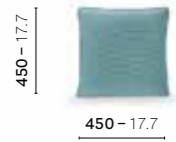

ASP0012

Armchair with armrests, frame in extruded aluminium, steel tube and teak structure

ASP0022

Sofa with armrests, frame in extruded aluminium, steel tube and teak structure

3001

Cushion
DEPTH: 200 - 7.9