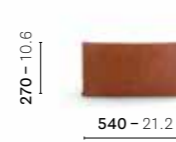

3004

Cushion
DEPTH: 170 - 6.7