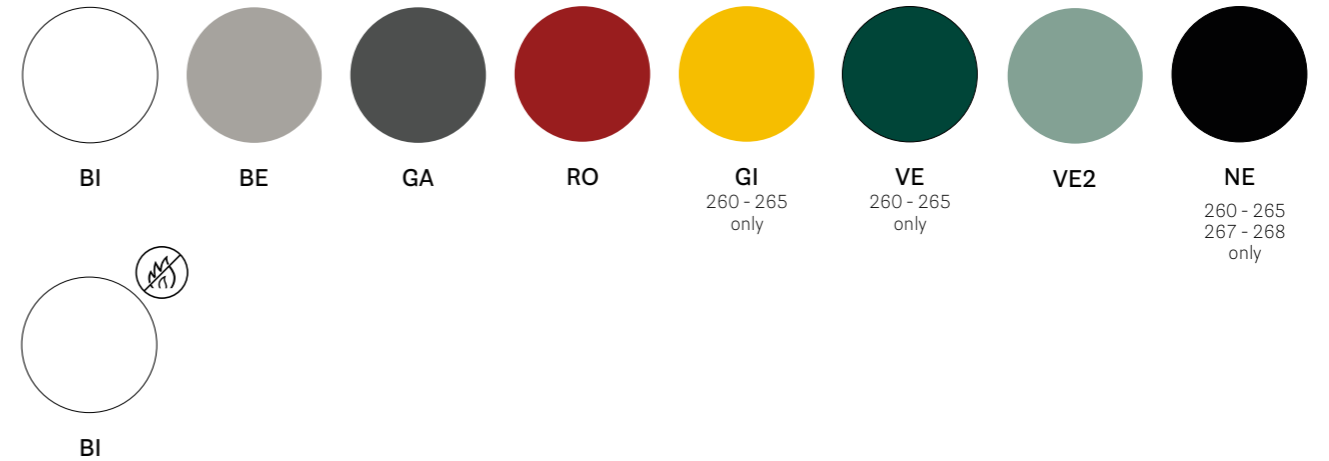

260

Polypropylene side chair

261

Polypropylene side chair with perforated seat and back

260/CL1

Polypropylene side chair, fire-retardant grade

265

Polypropylene armchair

266

Polypropylene armchair with perforated seat and back

265/CL1

Polypropylene armchair, fire-retardant grade

267

Polypropylene barstool

268

Polypropylene barstool

262

Polypropylene barstool

263

Polypropylene barstool

polypropylene / polipropilene

AWARDS / PREMI

CERTIFICATES / CERTIFICAZIONI

Safety, strength and durability tests / Prove di sicurezza, resistenza e durata
EN 1728:2012+AC2013 — EN 16139:2013 level 2