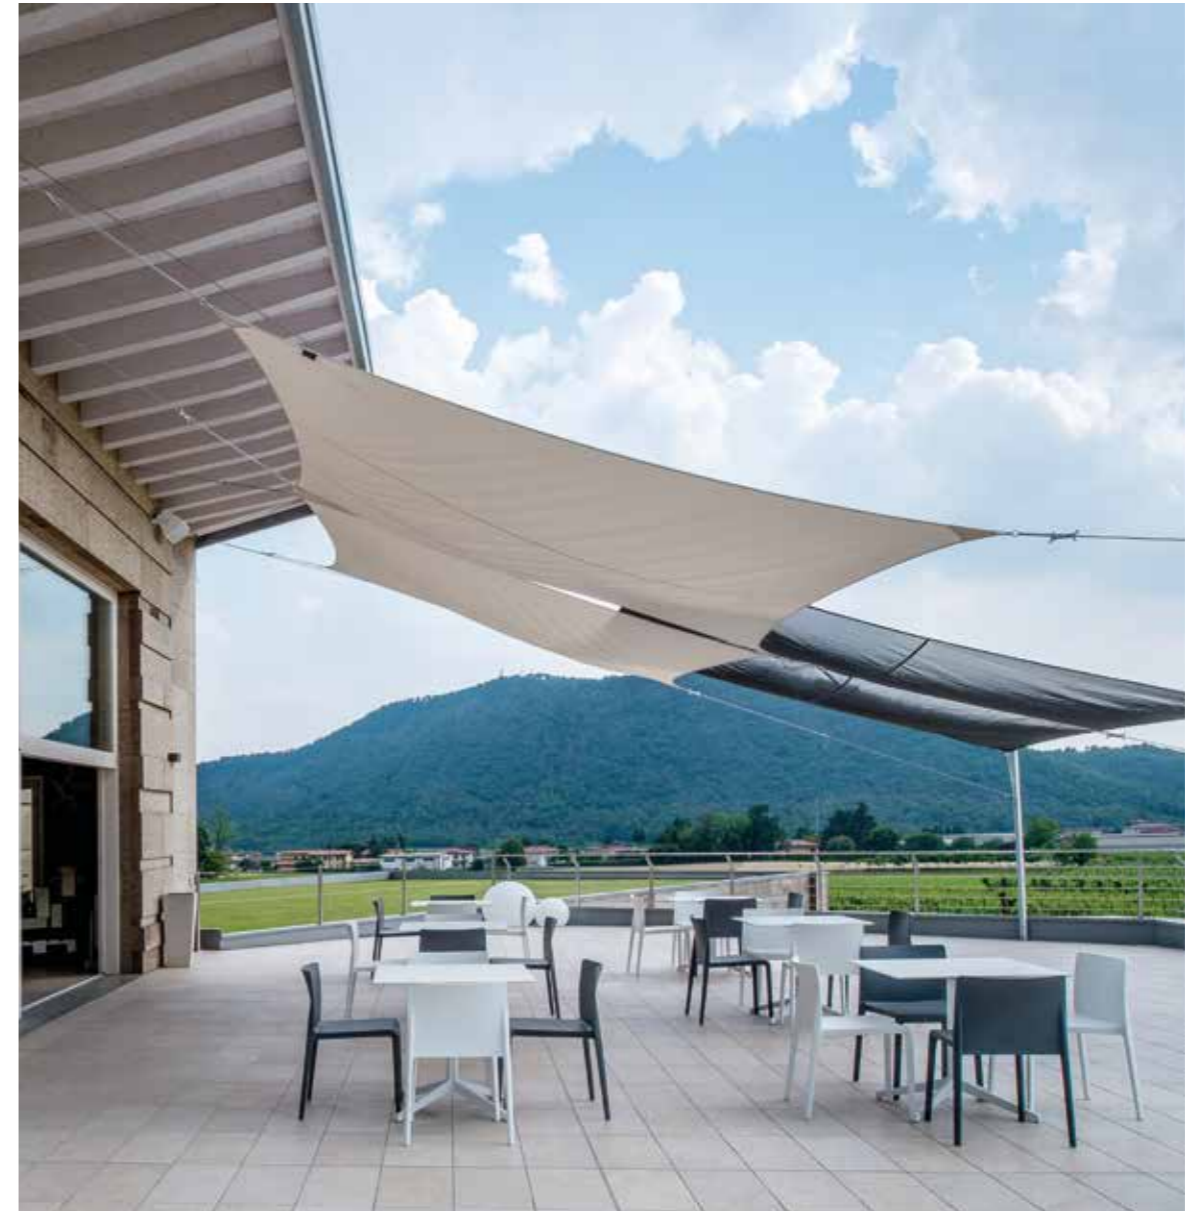

Marsascala, Malta

Project: Private House

Architect: DAAA HAUS

Products: Arki-Table, Volt side chair and armchair

Derbusco Cives

Erbusco, Italy

Project: Coffee bar

Products: Volt side chair,
Ypsilon table, Happy Apple lighting