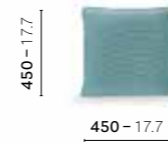

3001

Cushion

DEPTH: 200 - 7.9

3002

Cushion

DEPTH: 200 - 7.9

3004

Cushion