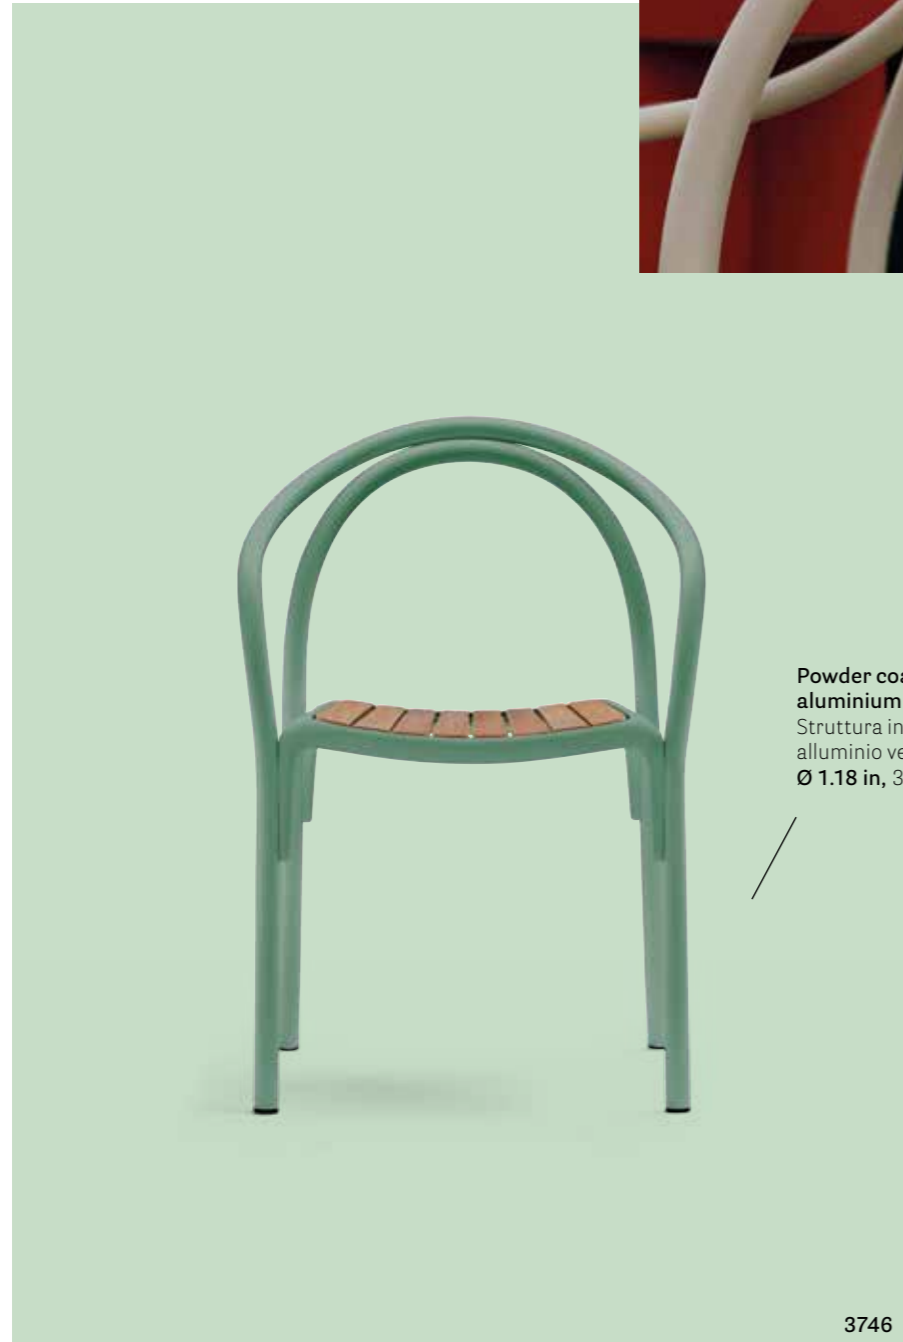

ARMCHAIR

Powder coated aluminium tube frame
Struttura in tubo di alluminio verniciato
Ø 1.18 in, 30 mm

3746