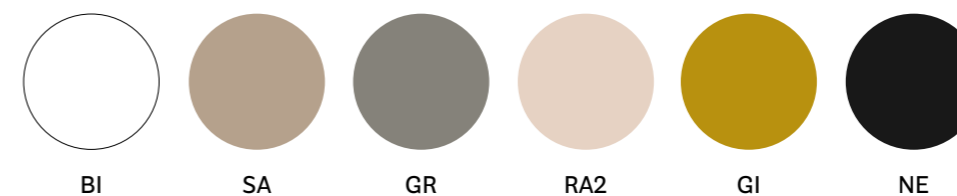

For 2735

powder coated / verniciato

→ see page 372
guarda pagina 372

CERTIFICATES / CERTIFICAZIONI

Safety, strength and durability tests / Prove di sicurezza, resistenza e durata
EN 1728:2012+AC2013 — EN 16139:2013 level 2