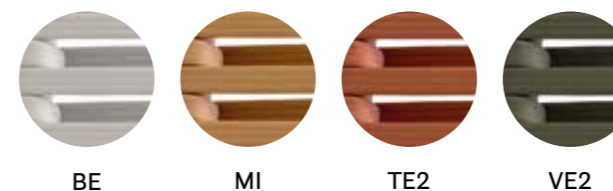

mm - in

3900

Side chair, steel tube frame,
PVC flexible profile seat and backrest

3905

Armchair, steel tube frame,
PVC flexible profile seat and backrest

FINISHES / FINITURE

flexible woven PVC profile / intreccio in pvc flessibile