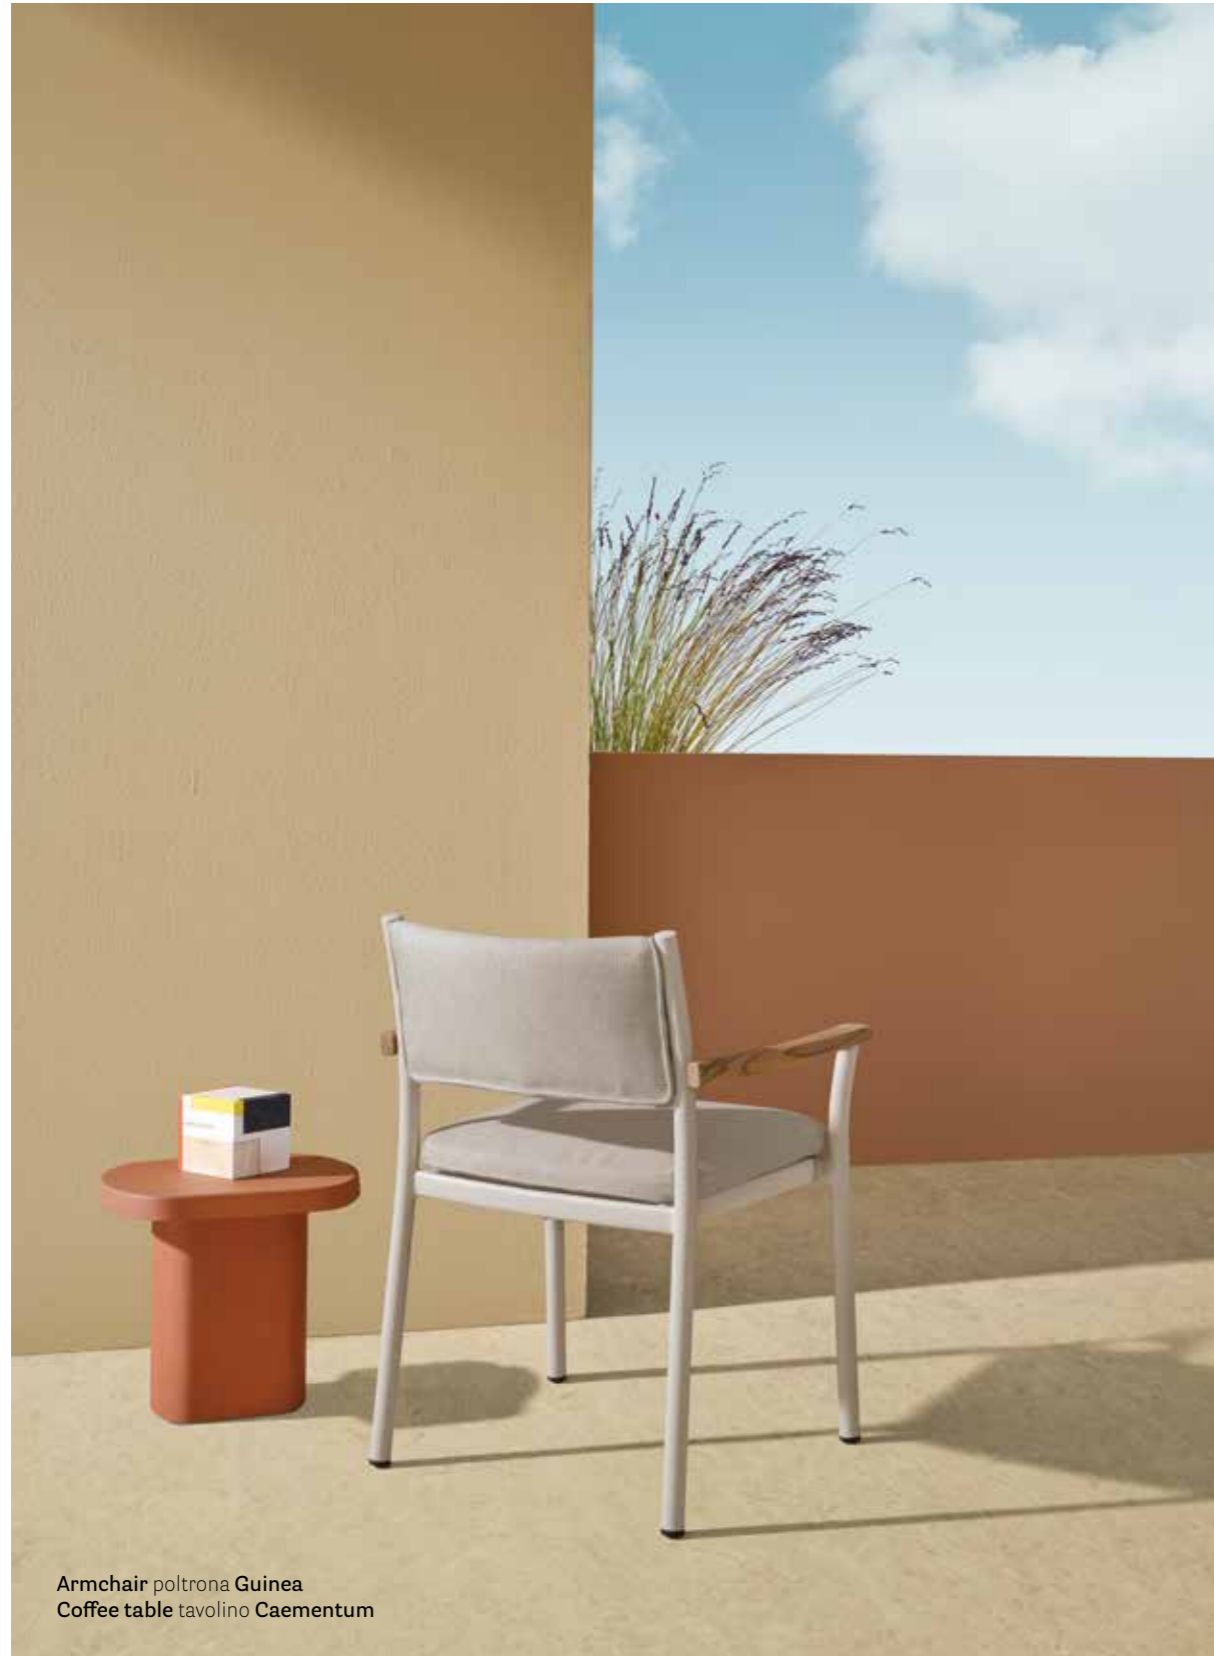

Armchair poltrona **Guinea**
Coffee table tavolino **Caementum**