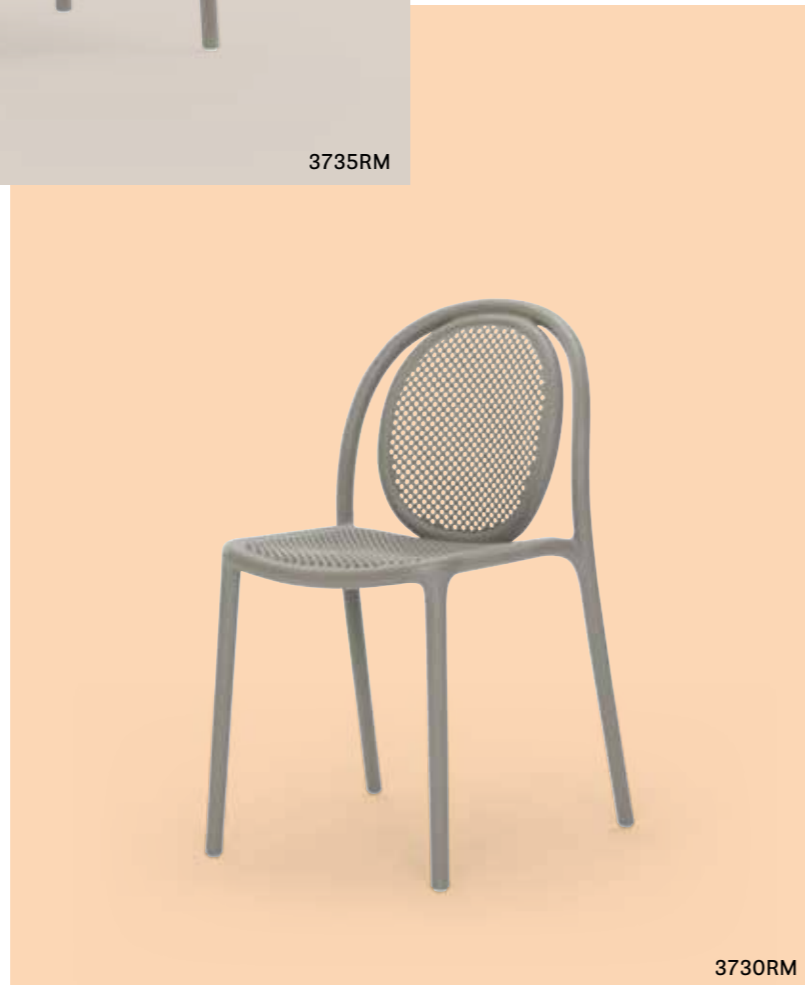

SIDE CHAIR — ARMCHAIR

Remind recycled grey in
recycled polypropylene
Remind recycled grey
in polipropilene riciclato

3735RM

3730RM