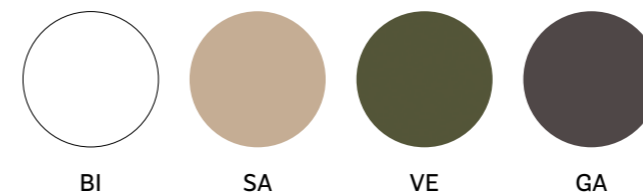

631.3
Cushion for lounge armchair only
WIDTH: 515 - 20.3

636.3
Cushion for sofa only
WIDTH: 515 - 20.3

FINISHES / FINITURE

polypropylene
polipropilene (Plus armchair)

polyethylene
polietilene (Plus Air lounge armchair and sofa)