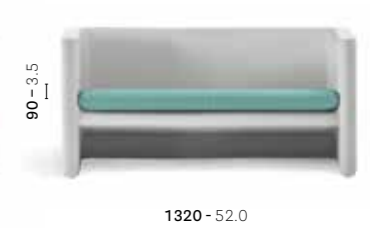

Set of cushions for
seat and back
WIDTH: 585 - 23.0

625.3

Cushion for seat
only
WIDTH: 585 - 23.0

626.10

Set of cushions for seat and back
WIDTH: 585 - 23.0

626.3

Cushion for seat only
WIDTH: 585 - 23.0

625.20