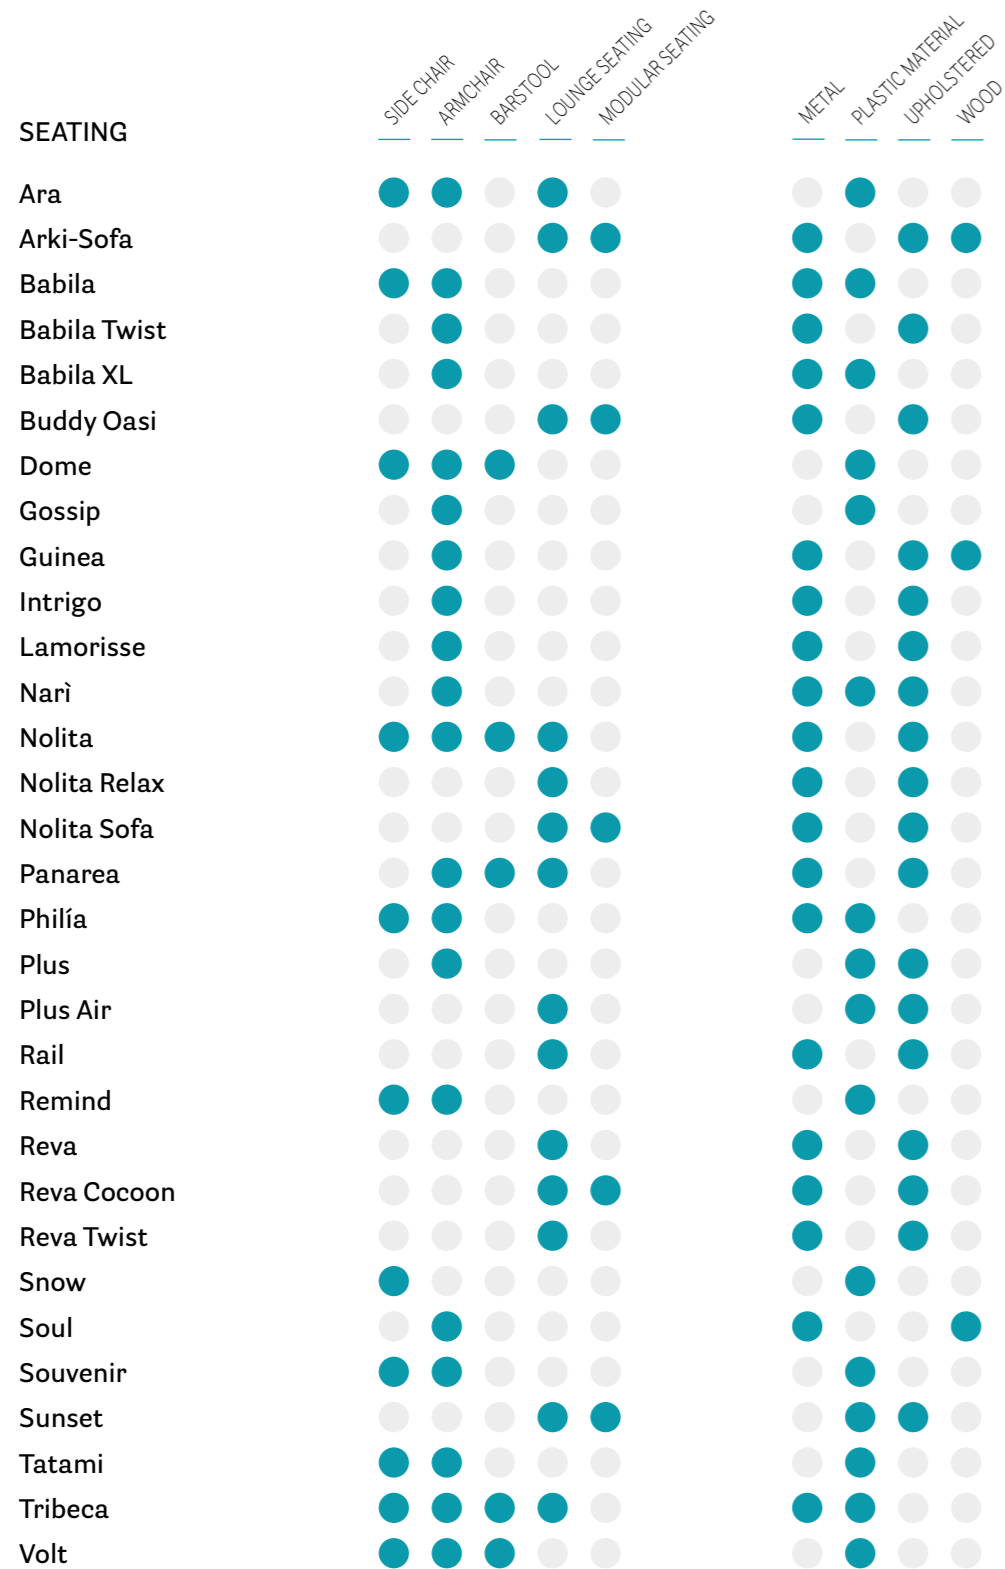

PEDRALI®

Chart of categories and materials

Guida alle tipologie e ai materiali

TABLES

COMPLEMENTS

LIGHTING

Legend

Legenda