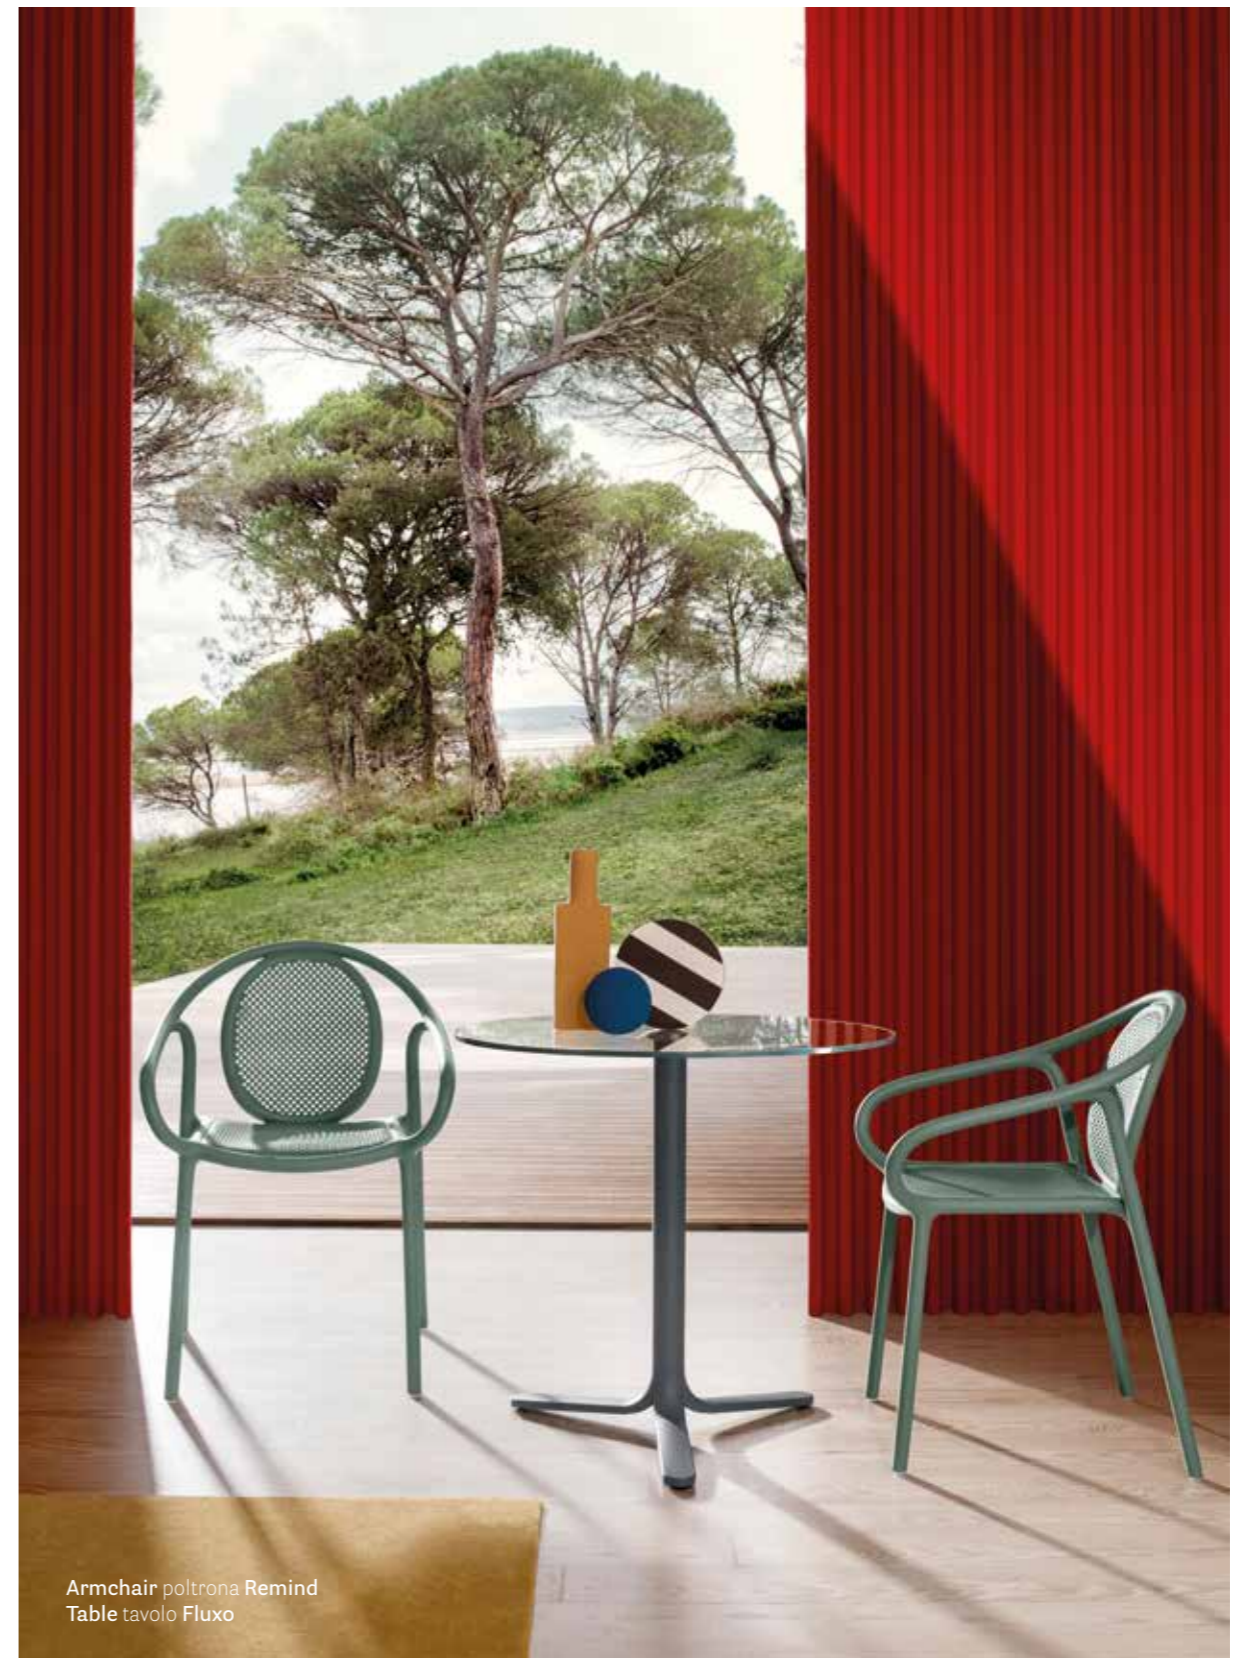

SIDE CHAIR

LIVING

Armchair poltrona Remind
Table tavolo Fluxo