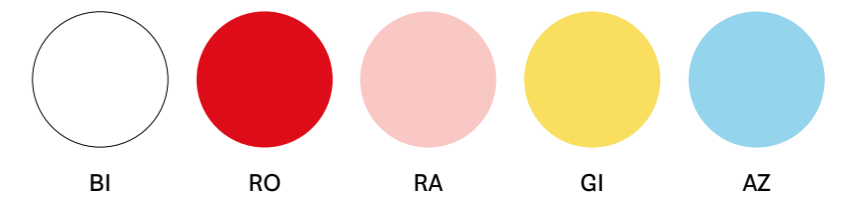

polypropylene / polipropilene (Snow junior chair)