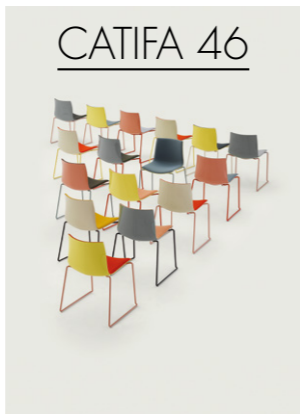

CHAIRS

Arper Transportation

2023