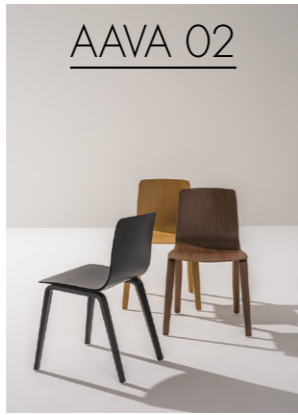

CHAIRS

Arper Transportation

2023