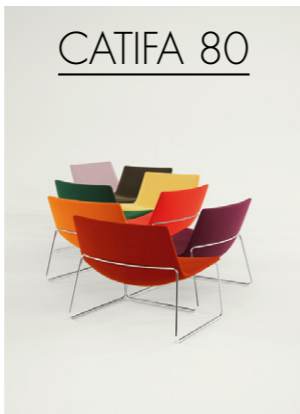

CHAIRS

Arper Transportation

2023